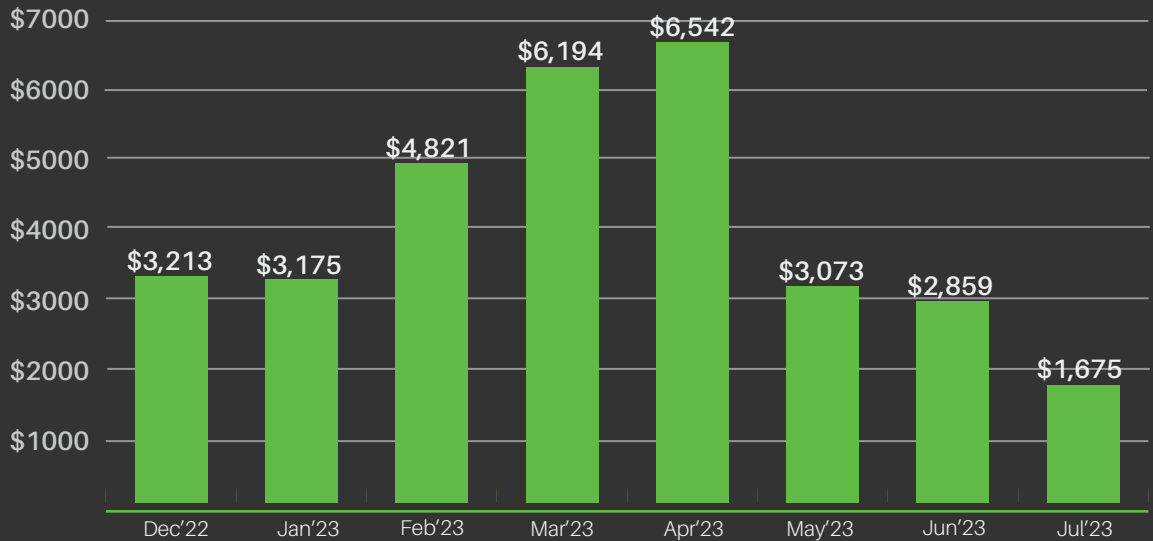

8-month [\$]  
Cumulated Savings

**\$31,557**

Outperforming ROI

8-month [kWh]  
Cumulated Savings

**155,855 kWh**

\*Savings calculated for 8-month period with EMS on from December 2022 - July 2023

Want to learn more?  
Contact Us.