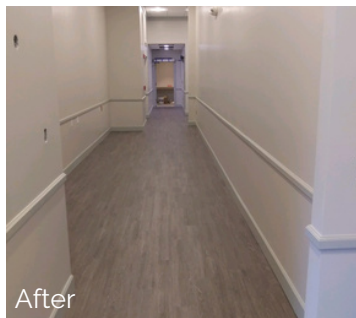

INSIDE EDGE FULL SERVICE COMMERCIAL PAINTING SERVICES

Experienced Crews & Exceptional Service

Local Touch with a Nationwide Reach

Quality Results. On Time & On Budget

WHO IS INSIDE EDGE COMMERCIAL INTERIOR SERVICES?

Inside Edge offers **comprehensive commercial painting services**. Our experienced, nationwide crews specialize in providing interior and exterior painting, coatings, wall coverings, and specialty finishes for any commercial space.

Inside Edge can execute and manage your next paint refresh project, delivering quality results while saving you time and money.

INTERIOR & EXTERIOR SERVICES INCLUDE:

Whatever your painting needs require, look to Inside Edge for all your customized solutions.

- Planning and Estimating
- Project Management
- Site Assessments
- Pressure Washing
- Patching
- Surface Repairs

Expertise In:

- Painting
- Coatings
- Elastomeric Weatherproof Coatings
- Specialty Finishes
- Wall Coverings