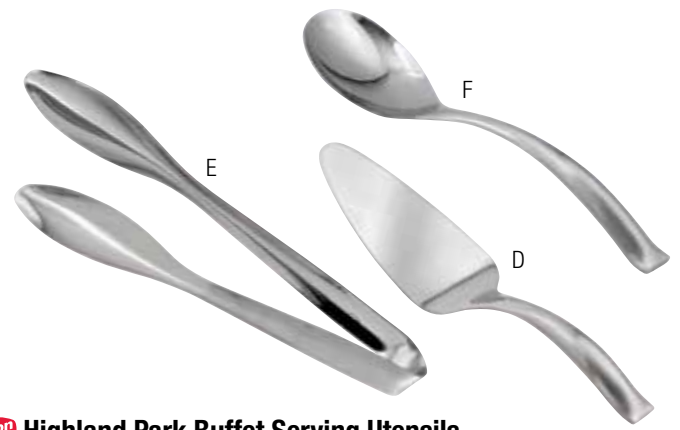

DON Highland Park Buffet Serving Utensils

- 18/8 stainless steel
- Mirrored heads with satin finish handles to conceal fingerprints
- Curved handles prevent slippage into dishes

DON#	Desc	Length	Cap'y	Qty
1132683	Two-Tine Serving Fork	10"	—	1 ea
1132685	Sauce Ladle	6½"	¾ oz	1 ea
1132684	Dressing Ladle	10¼"	1 ½ oz	1 ea
1132689	Soup Ladle	14½"	5 oz	1 ea
D. 1132687	Pastry Server	10"	—	1 ea
1132686	Pasta Tongs	9"	—	1 ea
1132694	Ice Tong	6"	—	1 ea
1132695	All Purpose Tongs	9"	—	1 ea
E. 1132688	Serving Tong	11½"	—	1 ea
1132690	Slotted Serving Spoon	10"	—	1 ea
1132691	Slotted Serving Spoon	13"	—	1 ea
F. 1132692	Solid Serving Spoon	10"	—	1 ea
1132693	Solid Serving Spoon	13"	—	1 ea
1180897	Serving Tong	7"	—	1 ea

NOTE: Ask your DON Sales Representative for stocking locations