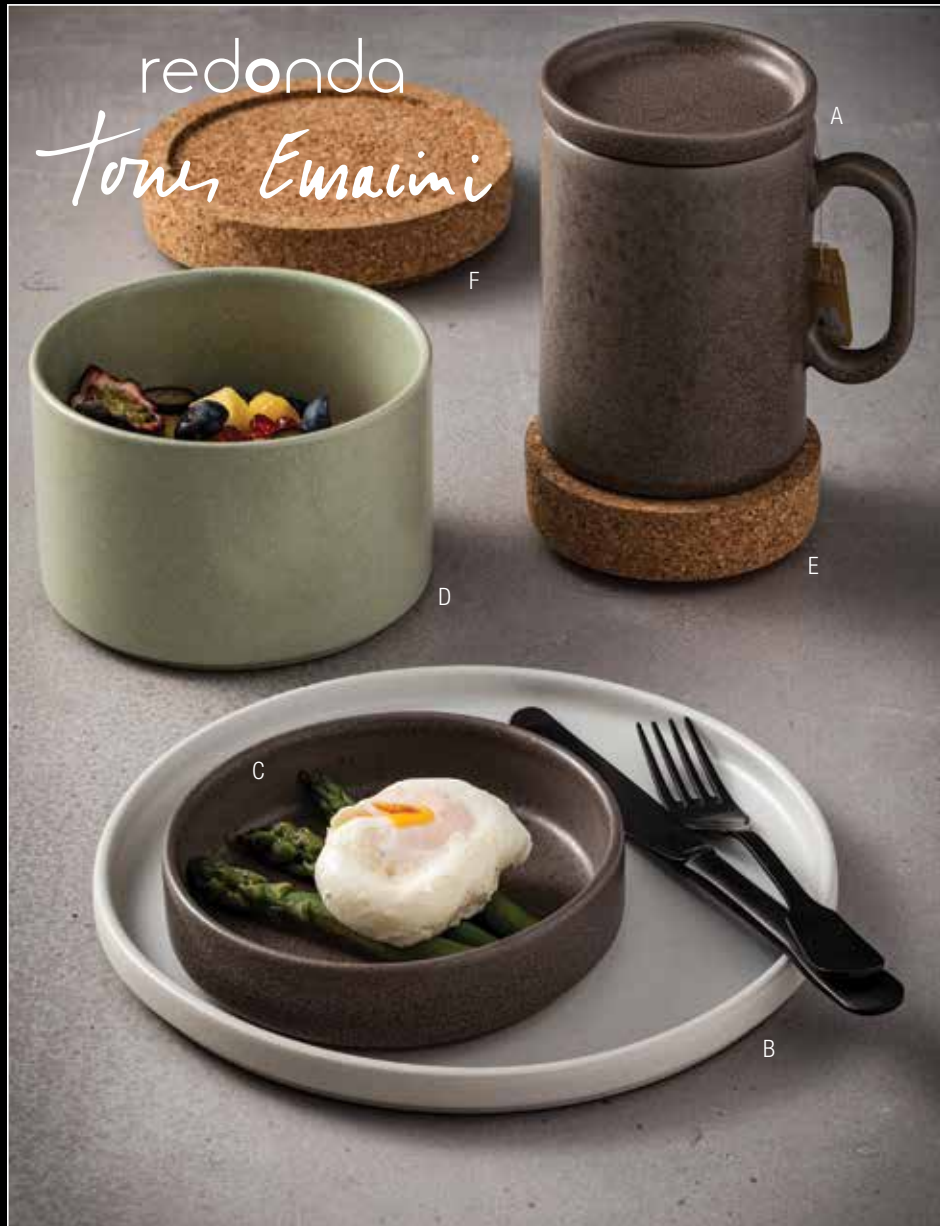

Stoneware Collections

Costa Nova

COSTA NOVA

PORTUGAL

Stoneware Redonda

	DON#	Desc	Color	Size	Cap'y	Qty
A.	1225810	Redonda Mug	Oak	4"	13 oz	6/cs
	1225811	Plate	Bay Leaf	3¼"	—	6/cs
	1225813	Plate	Bay Leaf	5"	—	6/cs
B.	1225815	Plate	White	8¼"	—	6/cs
	1225816	Plate	Bay Leaf	9¾"	—	6/cs
	1225817	Plate	Bay Leaf	10½"	—	6/cs
C.	1225814	Deep Plate	Oak	5"	—	6/cs
	1225819	Deep Plate	Bay Leaf	11½"	—	6/cs
D.	1225820	Redonda Bowl	Bay Leaf	5"	19 oz	6/cs
	1225821	Serving Bowl	Bay Leaf	8¼"	56 oz	1/cs
	1225822	Serving Bowl	Bay Leaf	11½"	114 oz	1/cs
	1225812	Dish	Bay Leaf	3¼"	—	6/cs
	1225823	Pitcher	Bay Leaf	9"	70 oz	1/cs
E.	1225807	Trivet	Natural	3¾"	—	2/cs
F.	1225806	Trivet	Natural	5¼"	—	2/cs

NOTE: Shipped FOB from NY (10509). Items available in Bay Leaf, Oak and White.

Stoneware Pearl

	DON#	Desc	Size	Cap'y	Qty
	1225803	Cup	4"	9 oz	6/cs
	1225808	Saucer	5¼"	—	6/cs
	1169859	Plate	6¾"	—	6/cs
	1169862	Plate	9½"	—	6/cs
	1225326	Plate	8¾" x 4"	—	1/cs
	1169860	Salad Plate	8¾"	—	6/cs
G.	1169863	Dinner Plate	11¼"	—	6/cs
	1169852	Platter	13"	—	1/cs
	1169869	Bowl	5"	14 oz	6/cs
	1169870	Bowl	6¼"	27 oz	6/cs
	1169861	Bowl	9¼"	36 oz	6/cs

NOTE: Shipped FOB from NY (10509)