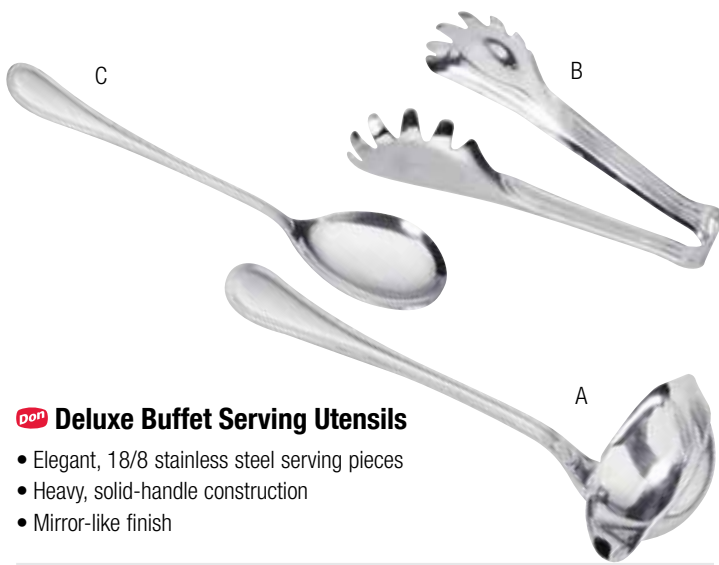

DON Deluxe Buffet Serving Utensils

- Elegant, 18/8 stainless steel serving pieces
- Heavy, solid-handle construction
- Mirror-like finish

DON#	Desc	Length	Qty
A. 1S277	Sauce Ladle	5¾"	1 ea
1S274	Ice Tong	6"	1 ea
1S259	Serving Tong	7¾"	1 ea
B. 1S260	All Purpose Tong	8¼"	1 ea
1S264	Pastry Server	9½"	1 ea
1S262	Slotted Serving Spoon	9½"	1 ea
C. 1S261	Solid Serving Spoon	9½"	1 ea
1S278	Fish Fork	9¾"	1 ea
1S279	Fish Knife	10½"	1 ea
1S265	Soup Ladle	11¾"	1 ea
1S272	Slotted Serving Spoon	13½"	1 ea
1S273	Solid Serving Spoon	13½"	1 ea

NOTE: Ask your DON Sales Representative for stocking locations