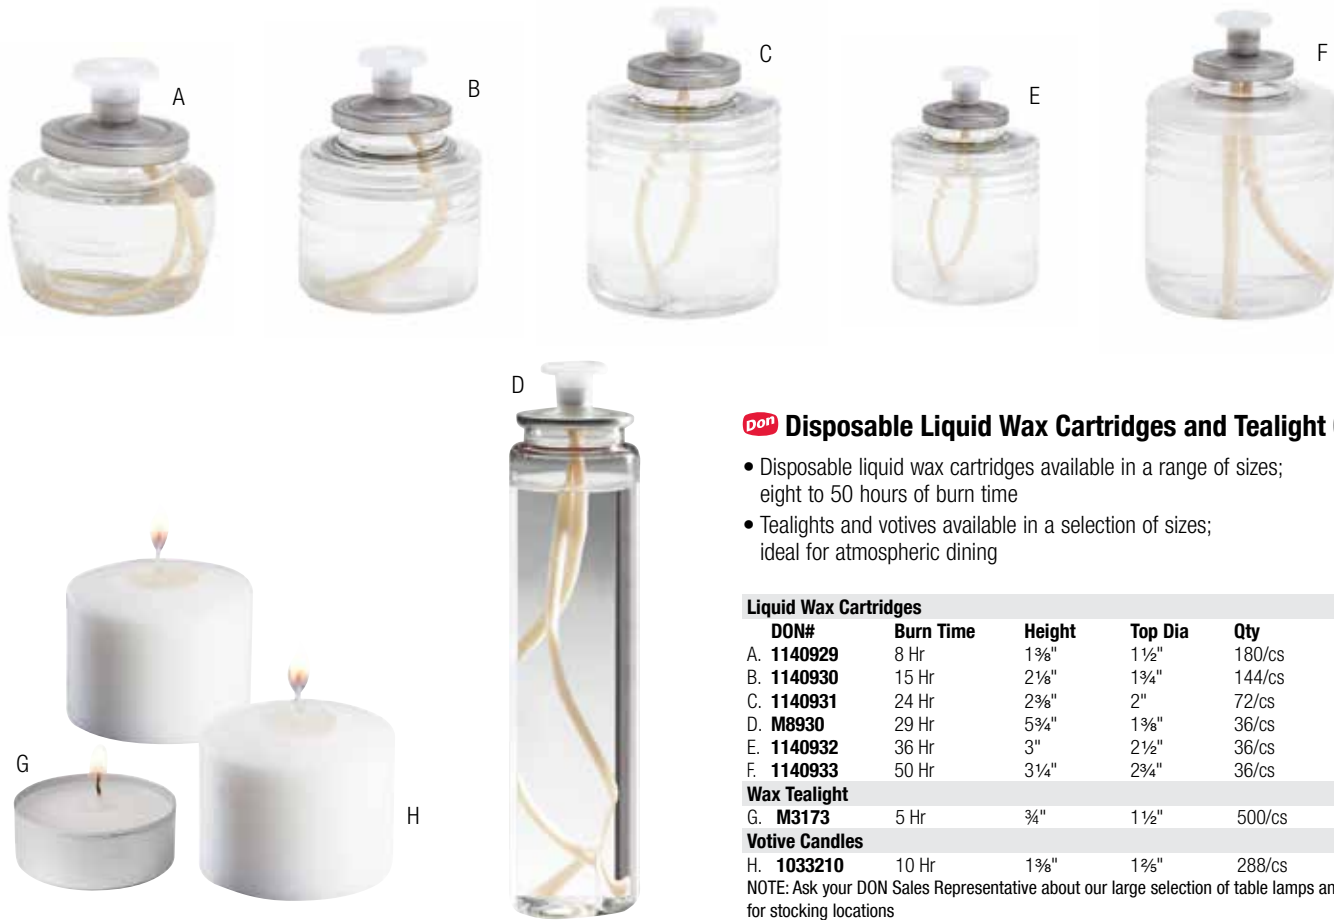

Disposable Liquid Wax Cartridges and Tealight Candles

- Disposable liquid wax cartridges available in a range of sizes; eight to 50 hours of burn time
- Tealights and votives available in a selection of sizes; ideal for atmospheric dining

Liquid Wax Cartridges				
DON#	Burn Time	Height	Top Dia	Qty
A. 1140929	8 Hr	1 3/8"	1 1/2"	180/cs
B. 1140930	15 Hr	2 1/8"	1 3/4"	144/cs
C. 1140931	24 Hr	2 3/8"	2"	72/cs
D. M8930	29 Hr	5 3/4"	1 3/8"	36/cs
E. 1140932	36 Hr	3"	2 1/2"	36/cs
F. 1140933	50 Hr	3 1/4"	2 3/4"	36/cs
Wax Tealight				
G. M3173	5 Hr	3/4"	1 1/2"	500/cs
Votive Candles				
H. 1033210	10 Hr	1 3/8"	1 3/8"	288/cs

NOTE: Ask your DON Sales Representative about our large selection of table lamps and for stocking locations

1. Configuration Shown:
2. Tealights
   - Warm White
   - Starter Kit (includes Power adapter)