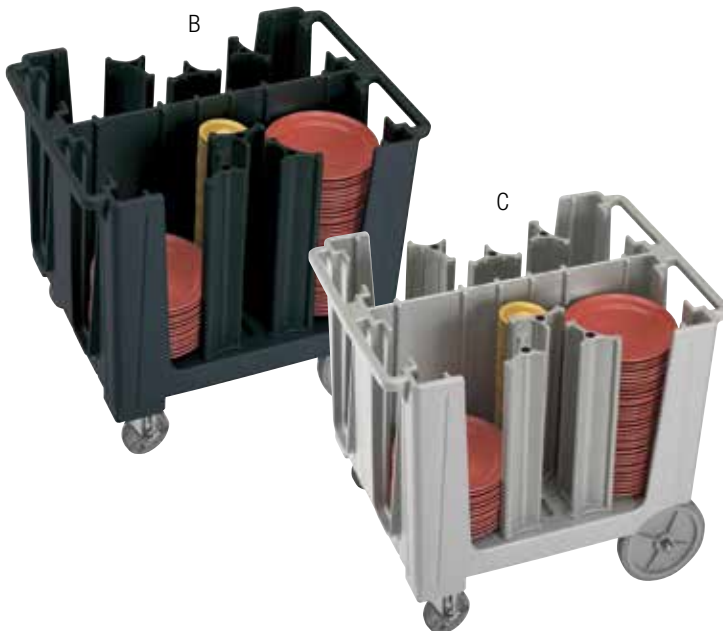

DON#	Size	Qty
E3169	26 $\frac{1}{2}$ "W x 31 $\frac{1}{4}$ "H x 26 $\frac{1}{2}$ "D	1 ea

NOTE: Ask your DON Sales Representative for stocking locations

B

C

Adjustable Dish Caddy **NEW**

Cambro Manufacturing