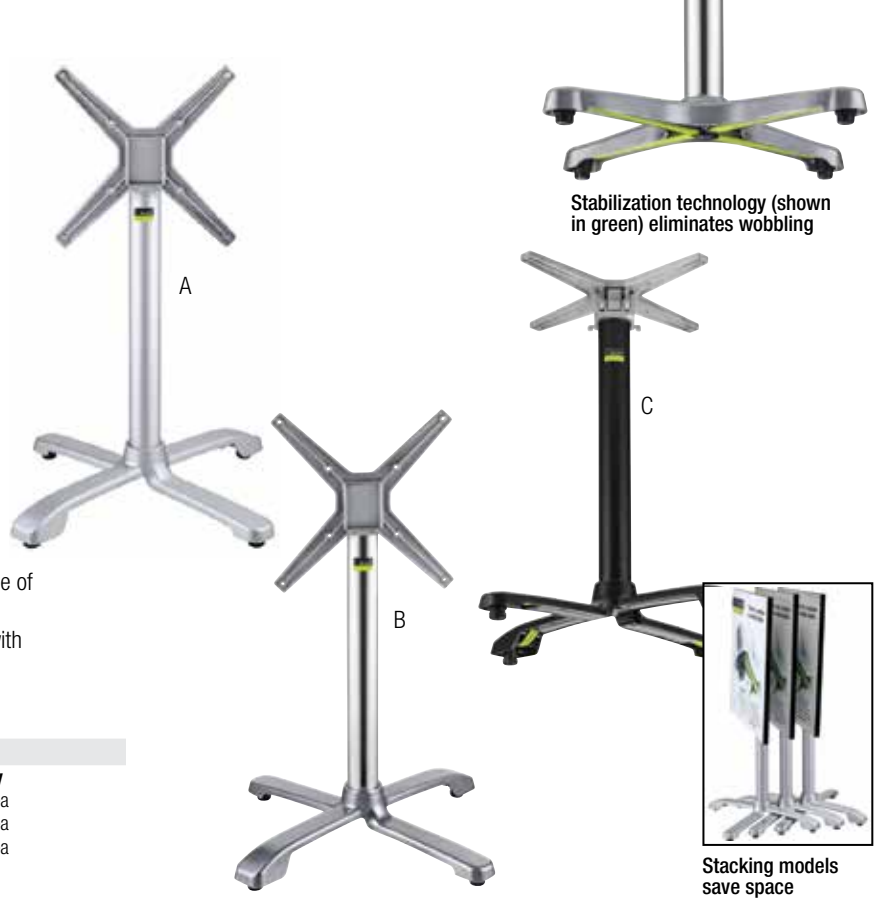

Stacking models save space

Stabilization technology (shown in green) eliminates wobbling