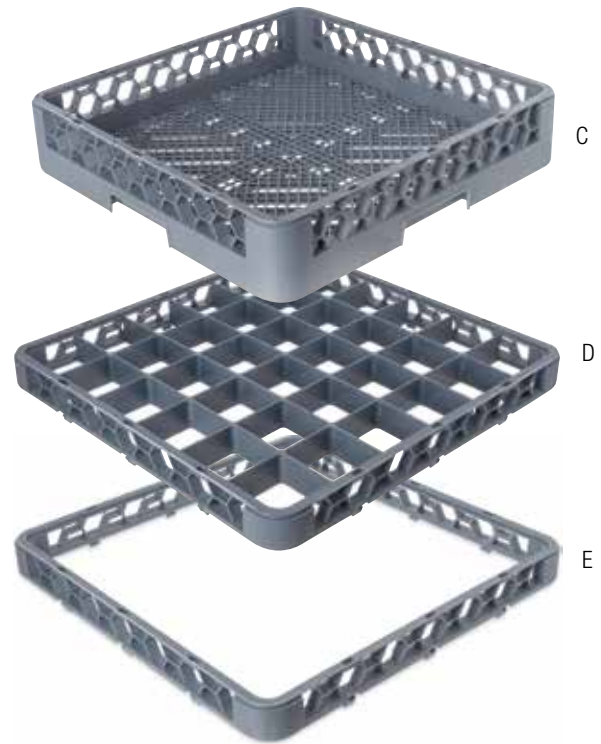

Cup Racks - Grey

DON#	Cap'y	Comp Size	Rack Size	Qty
2E7450	16 Comp	4$\frac{3}{16}$"W x 3$\frac{1}{4}$"H	19$\frac{3}{4}$"Sq x 4"H	1 ea
B. 2E7451	20 Comp	3$\frac{3}{8}$"W x 4$\frac{3}{4}$"H	19$\frac{3}{4}$"Sq x 5$\frac{1}{16}$"H	1 ea

Warewashing Racks - Grey

DON#	Desc	Cap'y	Comp Size	Rack Size	Qty
2E7453	All Purpose Plate/Tray	Open	3$\frac{1}{4}$"H	19$\frac{3}{4}$"Sq x 4"H	1 ea
2E7455	Tall Peg Plate/Tray	Open	3$\frac{1}{4}$"H	19$\frac{3}{4}$"Sq x 3$\frac{3}{16}$"H	1 ea
2E7454	Open Bowl	Open	3$\frac{1}{4}$"H	19$\frac{3}{4}$"Sq x 4"H	1 ea
C. 2E7452	Flatware	Open	3$\frac{1}{4}$"H	19$\frac{3}{4}$"Sq x 4"H	1 ea
2E7476	Flatware Basket	8 Comp	3$\frac{1}{2}$"W x 4$\frac{7}{16}$"H	17"L x 7$\frac{3}{4}$"W x 6$\frac{7}{8}$"H	1 ea

Additional Rack Extenders - Grey

DON#	Cap'y	Comp Size	Rack Size	Qty
1158763	9 Comp	5$\frac{7}{8}$"W x 1$\frac{1}{2}$"H	19$\frac{7}{8}$"Sq x 1$\frac{3}{4}$"H	1 ea
1158760	16 Comp	4$\frac{1}{2}$"W x 1$\frac{1}{2}$"H	19$\frac{7}{8}$"Sq x 1$\frac{3}{4}$"H	1 ea
1158761	25 Comp	3$\frac{3}{8}$"W x 1$\frac{1}{2}$"H	19$\frac{7}{8}$"Sq x 1$\frac{3}{4}$"H	1 ea
D. 1158762	36 Comp	3"W x 1$\frac{1}{2}$"H	19$\frac{7}{8}$"Sq x 1$\frac{3}{4}$"H	1 ea
E. 2E7470	Open	1$\frac{1}{16}$"H	19$\frac{7}{8}$"Sq x 1$\frac{3}{4}$"H	1 ea