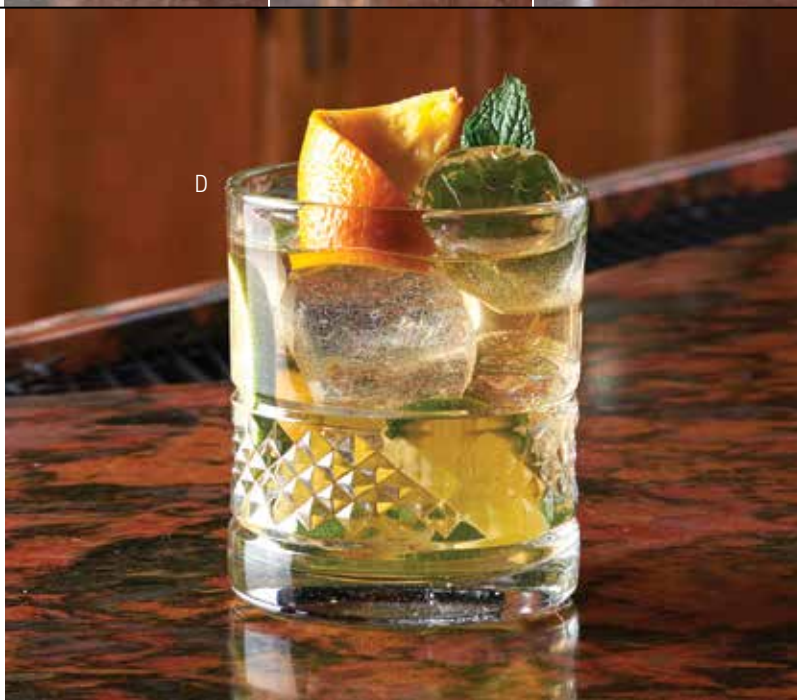

Alistair NEW

Anchor Hocking Foodservice®

- Putting the craft in craft cocktail, Alistair's tiers facet together to form a vessel that epitomizes high-class glass
- Sophisticated, refined, and multi-purpose, the look is classically inspired while the finish is top contemporary quality
- Sleek enough for upscale bars but durable enough for demanding restaurants, Alistair is available in two sizes

	DON#	Desc	Cap'y	Height	Max Dia	Qty
D.	1221193	DOF	12 oz	4"	3¾"	24/cs
	1226019	Cooler	16 oz	6"	3½"	24/cs

NOTE: Shipped FOB from OH (43130)