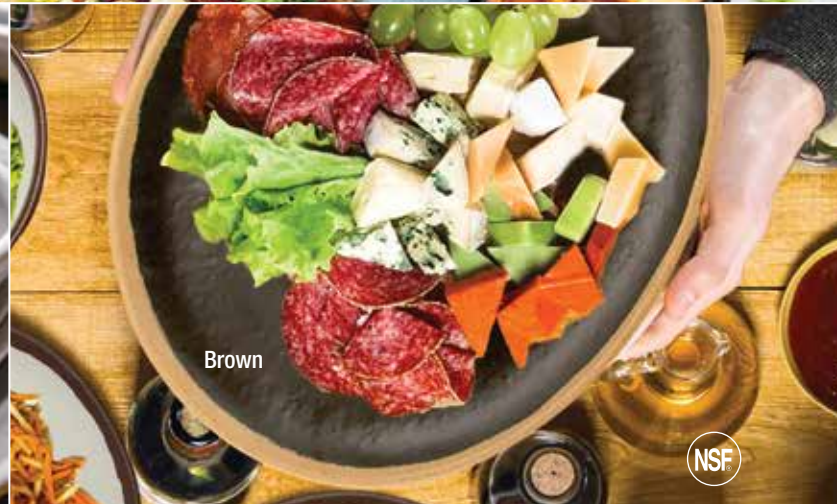

Pottery Market Matte and Glazed

G.E.T. Enterprises
MELAMINE

Speckled Taupe

Speckled Grayish Blue

Speckled Gray

Manila

Dove Gray

Brown