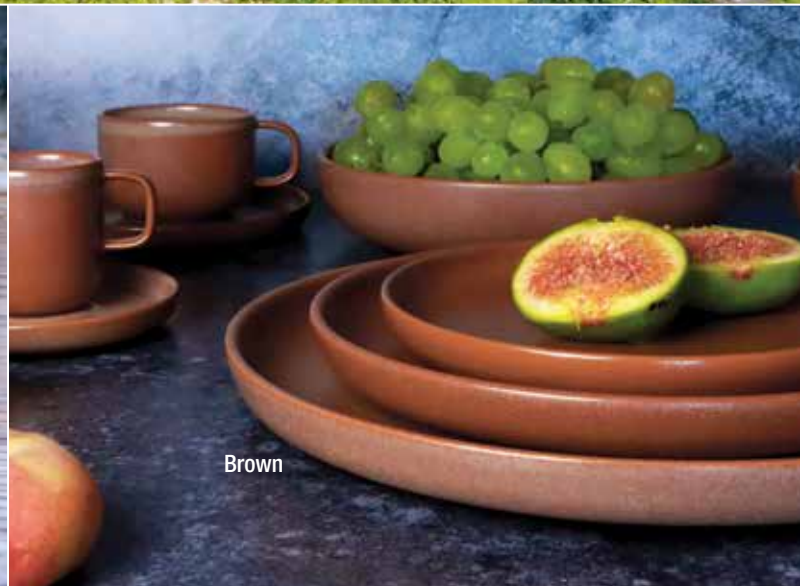

Solitude

Mikasa Hospitality

Vitrified Stoneware

Brown#	Green#	Natural#	Desc	Size	Cap'y	Qty
1222075	1222084	1222066	Coffee Cup/Saucer Set	—	3 oz	24/cs
1222074	1222083	1222065	Tea Cup/Saucer Set	—	9 3/4 oz	24/cs
1222076	1222085	1222067	Mug	—	12 1/2 oz	24/cs
1222070	1222079	1222061	Plate	6 3/4"	—	24/cs
1222069	1222078	1222060	Plate	8 1/2"	—	24/cs
1222068	1222077	1222059	Plate	11"	—	24/cs
1222073	1222082	1222064	Bowl	4 2/3"	12 oz	24/cs
1222072	1222081	1222063	Bowl	6 2/3"	16 oz	24/cs
1222071	1222080	1222062	Bowl	8 1/2"	30 oz	24/cs

NOTE: Shipped FOB from CA (92376). Limited **lifetime** chip warranty.