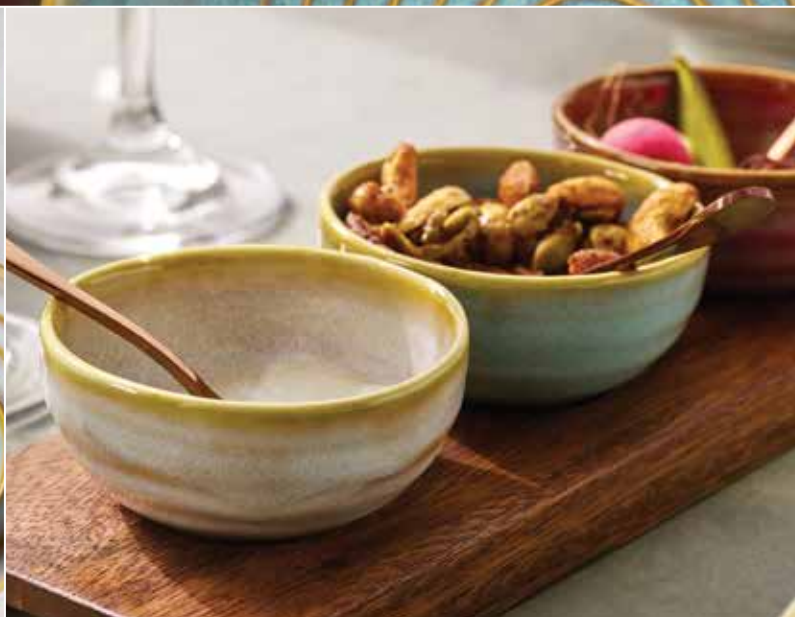

Mar

Made in Portugal, known for its beautifully glazed stoneware

Stoneware

Caldera#	Costa#	Mar#	Ocaso#	Desc	Size	Cap'y	Qty
1220334	1222578	1220320	1219510	Plate	6"	—	12/cs
1220333	1220314	1220319	1220327	Plate	8½"	—	12/cs
1220332	1220313	1220318	1220326	Plate	10"	—	12/cs
1220337	1220316	1220323	1220330	Oval Plate	9" x 6"	—	12/cs
1220336	1220315	1220322	1220329	Oval Plate	11" x 6¾"	—	12/cs
1220338	1220317	1220324	1220331	Bowl	7" x 2¼"	16 oz	12/cs
1220335	1219508	1220321	1220328	Bowl	10" x 1¾"	45 oz	12/cs
1219512	1219509	1220325	1219511	Dish	3¼" x 1½"	3¾ oz	12/cs

NOTE: Shipped FOB from PA (16105)