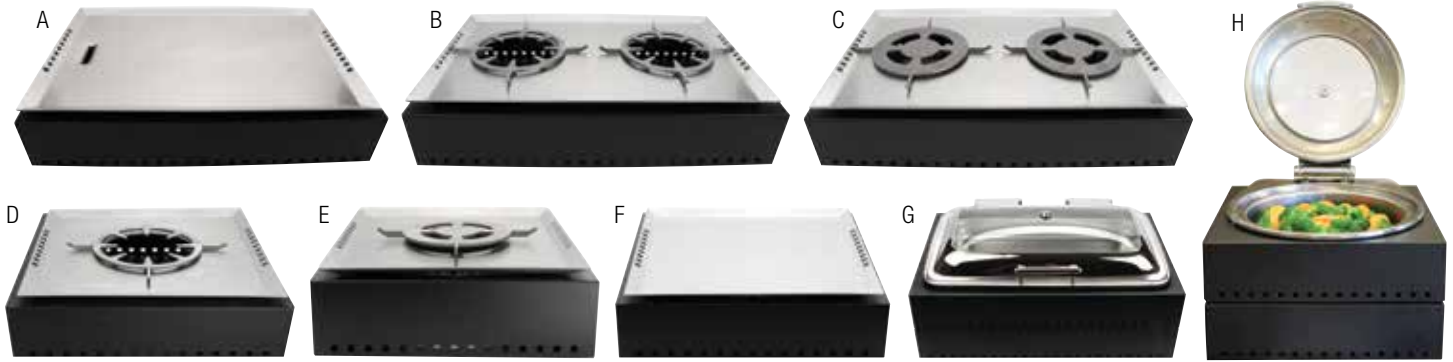

Strata™ Buffet Serving System

G.E.T Enterprises

- All-encompassing system provides carving, grilling, sautéing, warming, chilling, display, storage and transportation
- Available in pre-constructed kits

A. Rectangular Grill Base Kit

DON#	Size	Qty		
1047410	23½" x 15½"	1 ea		
Kit Includes:				
DON#	Desc	Color	Size	Qty
1029143	Rect Grill Plate Top Only w/ Drip Cup	Black/Metal	21½" x 15½"	1 ea
1028787	Rect Base for Can Fuel - Foundation for Heating Unit	Black Powder Coated	24½" x 14¾"	1 ea
1029110	Half Size Tray	Stainless Steel	11¾" x 15½"	1 ea

C. Double Warming Top with Base Kit

DON#	Size	Qty		
1047412	23½" x 15½"	1 ea		
Kit Includes:				
DON#	Desc	Color	Size	Qty
1029171	Hot Top - Double Rect Warmer	Black/Metal	23½" x 15½"	1 ea
1028787	Rect Base for Can Fuel - Foundation for Heating Unit	Black Powder Coated	24½" x 14¾"	1 ea

E. Single Warming Top with Base Kit

DON#	Size	Qty		
1047414	15½"	1 ea		
Kit Includes:				
DON#	Desc	Color	Size	Qty
1029113	Hot Top - Single Square Warmer	Black/Metal	15½" x 15½"	1 ea
1029170	Square Base for Can Fuel w/Protective Case	Black/Metal	15½" x 15½"	1 ea

G. Rectangular Three Piece Clamshell Insert with Lid Kit

DON#	Size	Qty		
1130302	16½" x 7¾"	1 ea		
Kit Includes:				
DON#	Desc	Color	Size	Qty
1028786	Rect Deck Holds Water/ Food Pan	Black Powder Coated	24½" x 16½" x 5¼"	1 ea
1101599	Glass Clamshell Lid	Clear	22½" x 16½" x 8"	1 ea
1028787	Rect Base for Can Fuel - Foundation for Heating Unit	Black Powder Coated	24½" x 14¾"	1 ea

B. Double Saute Top with Base Kit

DON#	Size	Qty		
1047411	23½" x 15½"	1 ea		
Kit Includes:				
DON#	Desc	Color	Size	Qty
1029142	Rect Saute Top Only w/Grates	Black/Metal	23½" x 15½"	1 ea
1028787	Rect Base for Can Fuel - Foundation for Heating Unit	Black Powder Coated	24½" x 14¾"	1 ea

D. Single Saute Top with Base Kit

DON#	Size	Qty		
1047413	15½"	1 ea		
Kit Includes:				
DON#	Desc	Color	Size	Qty
1029112	Square Saute Top Only - Single w/Grates	Black/Metal	15½" x 15½"	1 ea
1029170	Square Base for Can Fuel w/Protective Case	Black/Metal	15½" x 15½"	1 ea

F. Tray with Deck Kit

DON#	Size	Qty		
1047418	15½"	1 ea		
Kit Includes:				
DON#	Desc	Color	Size	Qty
1029109	Tray	Black/Metal	15½" x 15½"	1 ea
1029173	Sq Deck w/Round Cutout	Black/Metal	16½" x 16½" x 5¼"	1 ea

H. Round Three Piece Clamshell Insert with Lid Kit

DON#	Size	Qty		
1130303	16½"	1 ea		
Kit Includes:				
DON#	Desc	Color	Size	Qty
1101600	Glass Clamshell Lid	Clear	4 qt	1 ea
1029173	Square Deck w/Round Cutout	Black/Metal	16½" x 16½" x 5¼"	1 ea
1029170	Square Base for Can Fuel w/Protective Case	Black/Metal	15½" x 15½"	1 ea

NOTE: Shipped FOB From TX (77040). Ask your DON Sales Representative for additional and a la carte items.